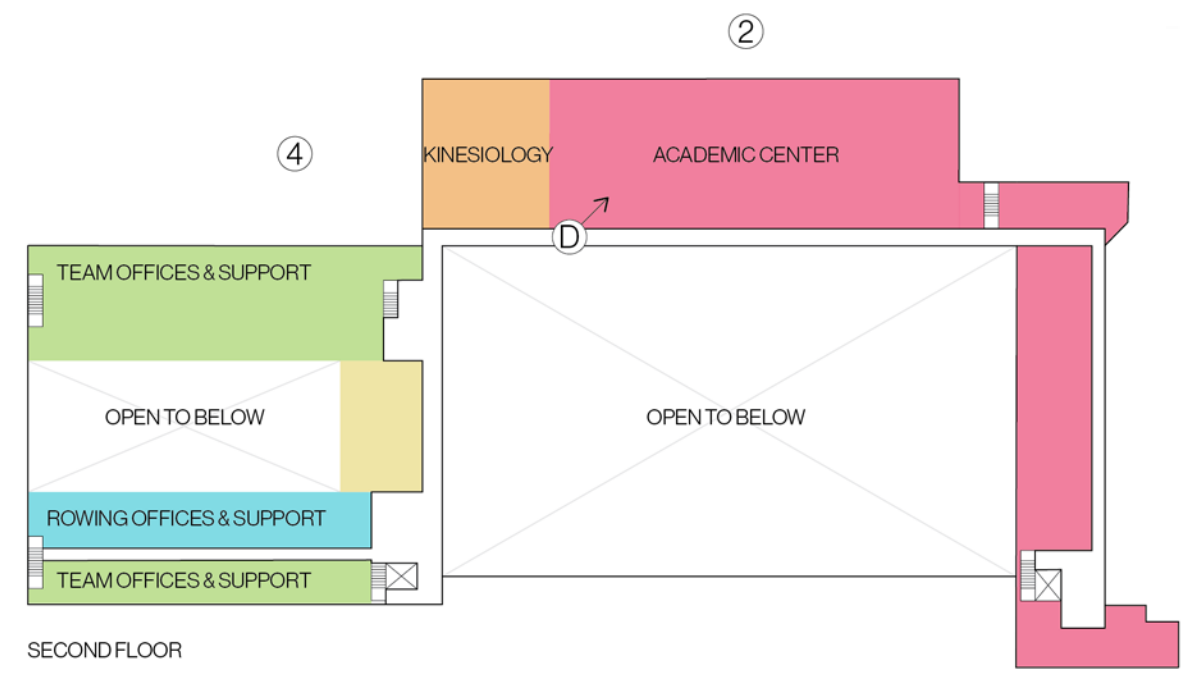

- ACADEMIC CENTER
- STRENGTH & CONDITIONING
- STUDENT ATHLETICS
- SPORTS MEDICINE, ATHLETIC TRAINING, & WELLNESS
- TEAM LOCKERS & OFFICES
- ROWING
- EQUIPMENT & RECEIVING
- KINESIOLOGY
- TOILETS
- OUT OF SCOPE

Draft Concept 1" = 60'

**PROGRAM MAP**

Draft Concept View

A. NEW ENTRY PAVILION - LOOKING TOWARDS GAMPEL

UConn NEWMAN

Draft Concept View

B. NEW PEDESTRIAN WALK AND GATHERING PLACE - VIEW TO GAMPEL

UConn NEWMAN

Draft Concept View

D. NEW ACADEMIC CENTER OPEN STUDY SPACE

UConn NEWMAN

Draft Concept View

E. NEW ROWING PRACTICE TANKS AND ERG SPACE

UConn NEWMAN

BAILEY STUDENT ATHLETE SUCCESS CENTER

BAILEY  
STUDENT ATHLETE SUCCESS  
CENTER