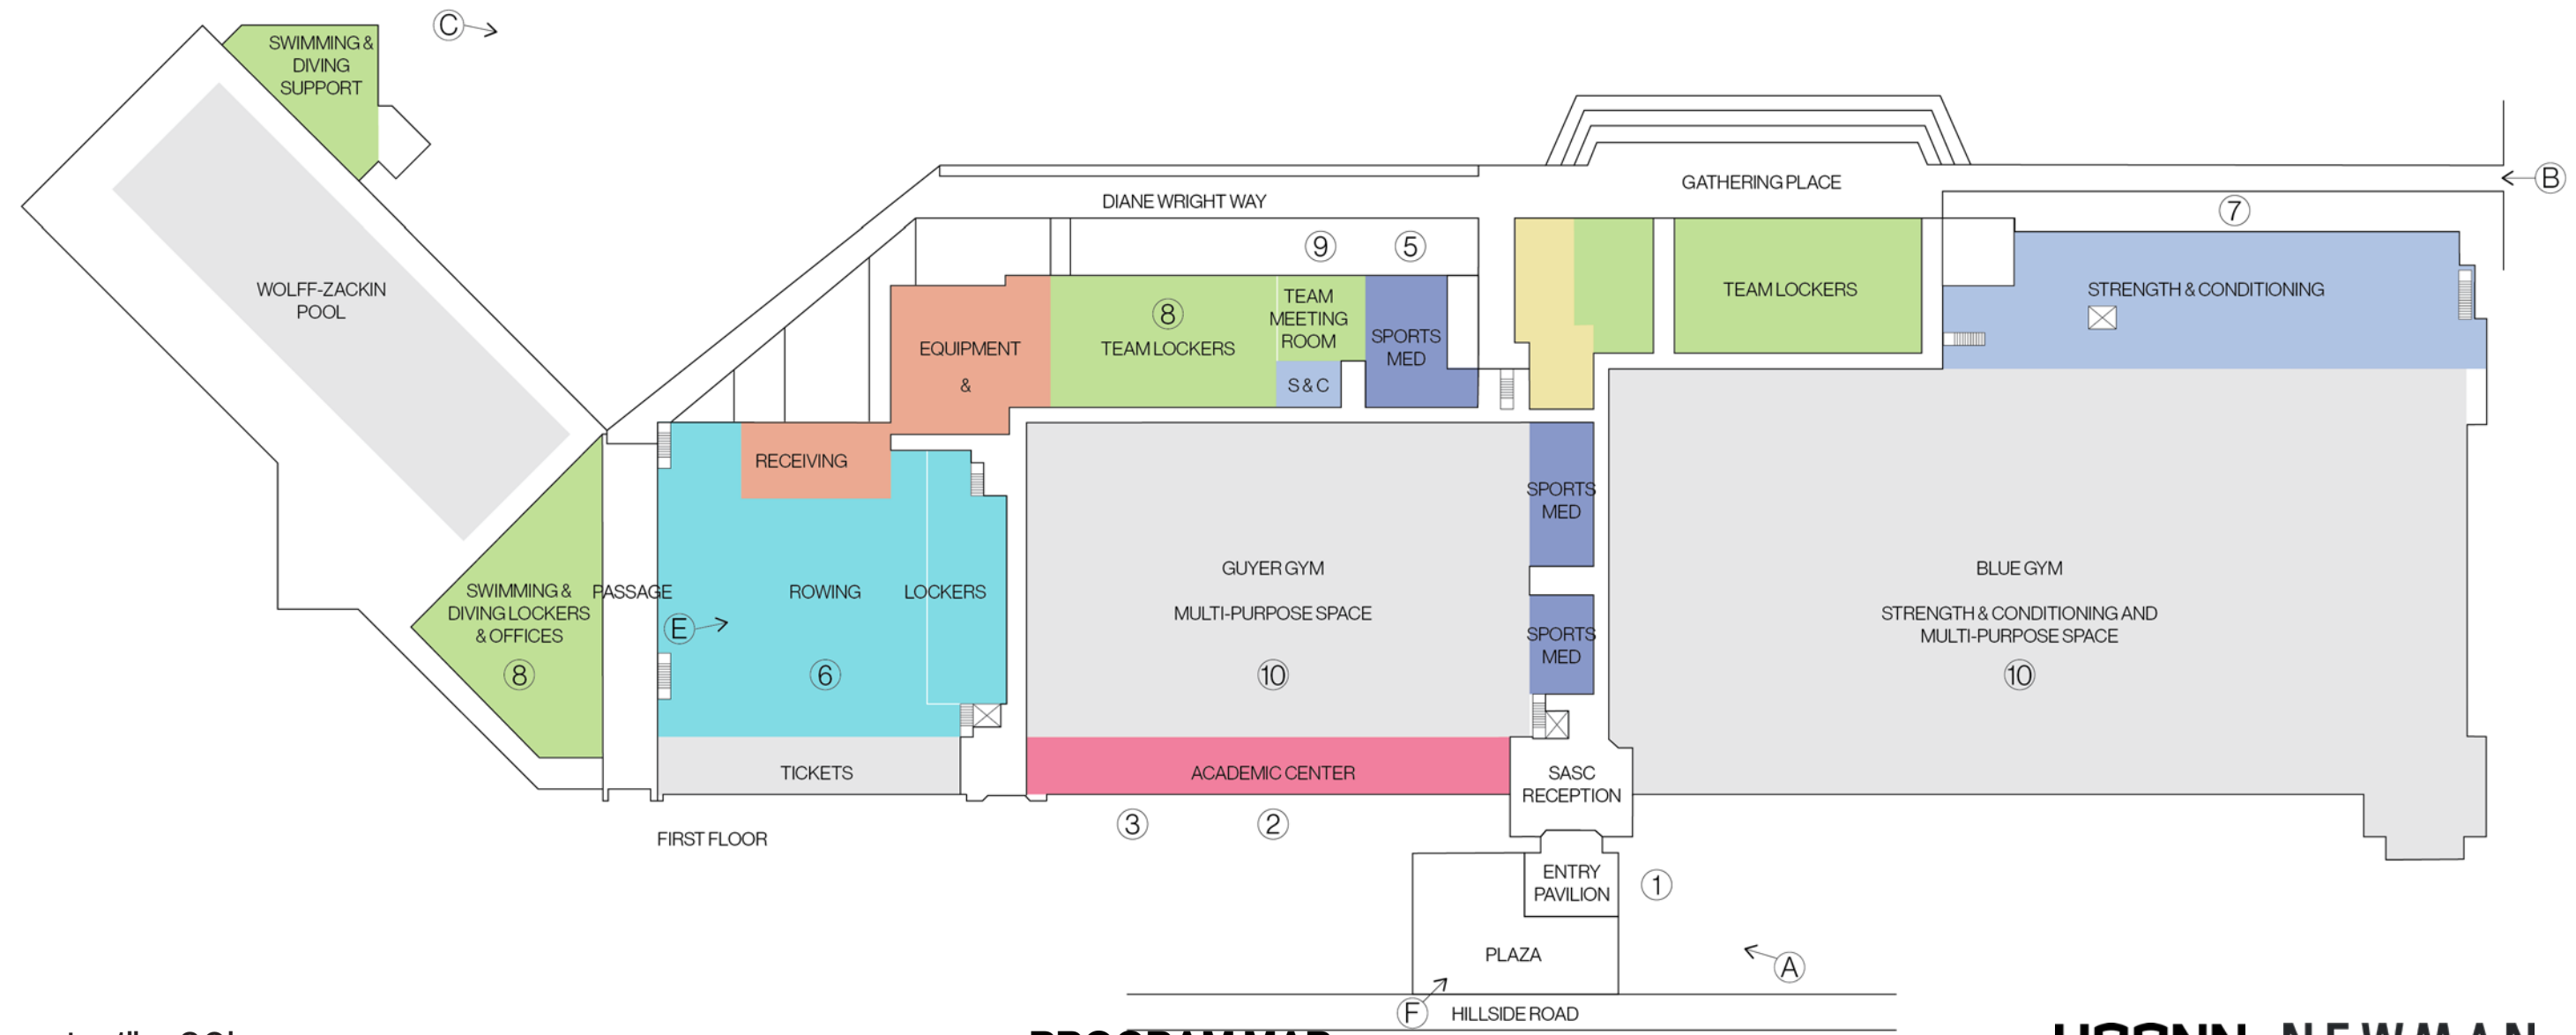

- ACADEMIC CENTER
- STRENGTH & CONDITIONING
- STUDENT ATHLETICS
- SPORTS MEDICINE, ATHLETIC TRAINING, & WELLNESS
- TEAM LOCKERS & OFFICES
- ROWING
- EQUIPMENT & RECEIVING
- KINESIOLOGY
- TOILETS
- OUT OF SCOPE

Draft Concept 1" = 60'

**PROGRAM MAP**

Draft Concept View

A. NEW ENTRY PAVILION - LOOKING TOWARDS GAMPEL

UConn NEWMAN

Draft Concept View

B. NEW PEDESTRIAN WALK AND GATHERING PLACE - VIEW TO GAMPEL

UConn NEWMAN

Draft Concept View

D. NEW ACADEMIC CENTER OPEN STUDY SPACE

UConn NEWMAN

Draft Concept View

E. NEW ROWING PRACTICE TANKS AND ERG SPACE

UConn NEWMAN

BAILEY STUDENT ATHLETE SUCCESS CENTER

BAILEY  
STUDENT ATHLETE SUCCESS  
CENTER