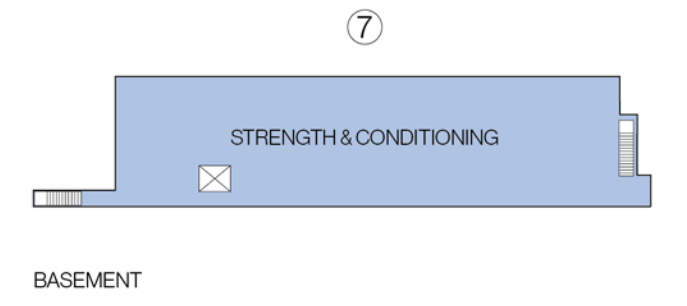

Draft Concept 1" = 60'

**PROGRAM MAP**

Draft Concept View

A. NEW ENTRY PAVILION - LOOKING TOWARDS GAMPEL

UConn NEWMAN

Draft Concept View

B. NEW PEDESTRIAN WALK AND GATHERING PLACE - VIEW TO GAMPEL

UConn NEWMAN